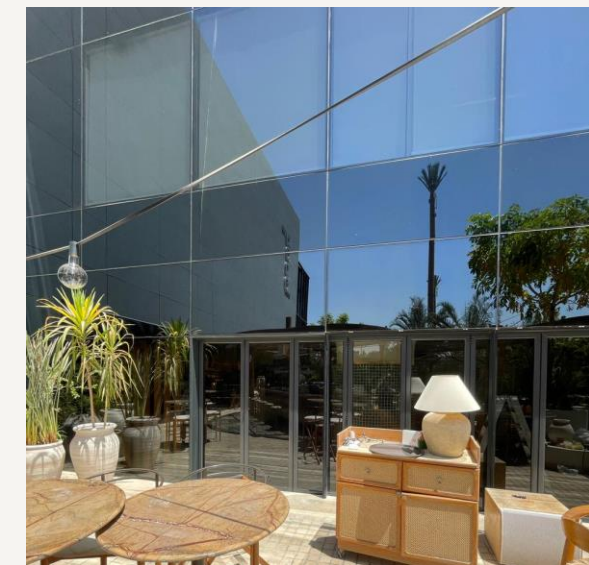

PROJECT : BUOY
LOCATION @ GARDEN 8
DEVOLPER : MISR ITALIA